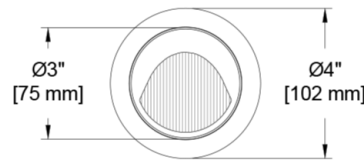

The Core Family

The Core family line offers a rich diversity of technical and aesthetic options. Our 3" round wall wash offers 14+ finishes & custom wood choices. A wide range of source/optic selections, 3 ranges of Ambient Dim™ (Warm Dim), and a multitude of driver/control options including TruPhase™ (phase dimming down to 0.1%). Our Core product family is created on platform allowing for a high degree of modification.

Available in Wood Trims

PROJECT:

TYPE:

SPECIFIER:

DATE:

Key Points (CR3WW-RF)

Trim

- One-piece die cast aluminum or machined wood trim
- Supertex spread lens, hinged for source and driver service
- Flangeless includes plaster flange
- 14 color options + custom RAL or wood available
- Flange or Flangeless

Source / Optics

- 2400K, 2700K, 3000K, 3500K, 4000K
- **AmbientDim™**, RGBW & Tunable White options
- 90 CRI, 60+ R9 Standard- 95 CRI 90+R9 Optional
- <2 MacAdam Steps (<2SDCM) for fixed white
- Up to 914 delivered lumens
  (Based on 3000K CCT @ 90+ CRI)
- Uniform light from floor to ceiling. Achieves a 3.7:1 ratio on a 10' ceiling at 2.0' setback with a 1:1 on center spacing

Housing

- **IEEE 24** Compliant to **UL AB** with Airtight Housing (C14 source only)
- **UL** Listed – Damp or wet with shower trim
- Approved for 8 (4-in / 4-out) #12 AWG conductors rated for 90°C through wiring
- IC Rated / Airtight Housing approved for use in direct contact with insulation – Chicago Plenum Available
- Heavy gauge steel for new construction or remodel

Driver

- **TruPhase™** - Dimming down to 0.1% - 120V only
- 0-10, DALI-2, DMX, Lutron or Casambi
- Flicker free to IEEE 1789-2015
- Prewired and integral to housing
- Universal 120-277v