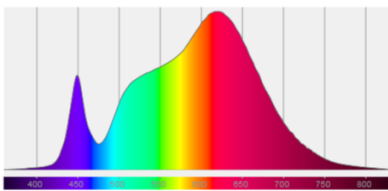

Color Data

All data is based from goniometer measurements of production representative product. All values can vary +/- 10% from LED manufacturer rated data range.

Citizen CoB C10, C14

- <3 MacAdam Ellipse (<3 SDCM)

94 CRI	66 R9
92 RF	103 RG

Spectra

AmbientDim™ A8, A12

- <3 MacAdam Ellipse (<3 SDCM)

3000 CCT Full Output

97 CRI	98 R9	95 RF	104 RG

1850 CCT 5% Output

93 CRI	72 R9	83 RF	110 RG