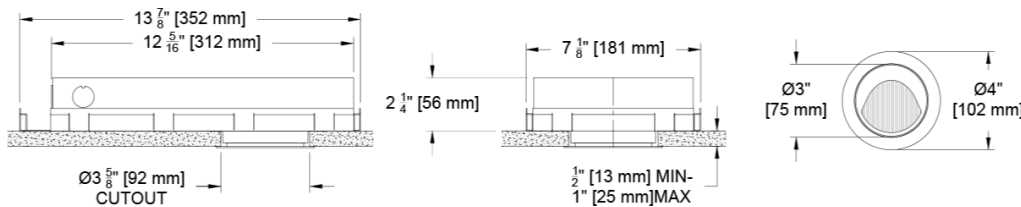

Ceiling Cutouts and Dimensions

Round Flangeless Housing / **Panel Mount (Z/ASPM)**
CR3WW-RF-Z-ASPM-

Round Flangeless Housing / **Plaster Mount (Z/ASP)**
CR3WW-RF-Z-ASP-

Round Flanged Housing / **Universal Mount (F/ASU)**
CR3WW-RF-F-ASU-