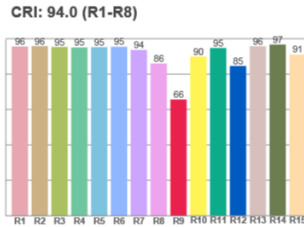

Color Data

All data is based from goniometer measurements of production representative product. All values can vary +/- 10% from LED manufacturer rated data range.

Citizen CoB C10, C14

- <3 MacAdam Ellipse (<3 SDCM)

94 CRI	66 R9
92 RF	103 RG