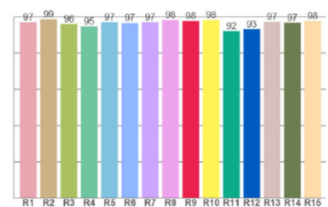

Source / Optics

- 2400K, 2700K, 3000K, 3500K, 4000K
- **AmbientDim™**, RGBW & Tunable White options
- 90 CRI, 60+ R9 Standard- 95 CRI 90+R9 Optional
- <2 MacAdam Steps (<2SDCM) for fixed white
- Up to 914 delivered lumens
(Based on 3000K CCT @ 90+ CRI)
- Uniform light from floor to ceiling. Achieves a 3.7:1 ratio on a 10' ceiling at 2.0' setback with a 1:1 on center spacing

Color Data

All data is based from goniometer measurements of production representative product. All values can vary +/- 10% from LED manufacturer rated data range.

Citizen CoB C10, C14

- <3 MacAdam Ellipse (<3 SDCM)

94 CRI	66 R9
92 RF	103 RG

Spectra

Color distortion

AmbientDim™ A8, A12

- <3 MacAdam Ellipse (<3 SDCM)

3000 CCT Full Output

97 CRI	98 R9	95 RF	104 RG
--------	-------	-------	--------

Spectra

CRI: 96.9 (R1-R8)

1850 CCT 5% Output

93 CRI	72 R9	83 RF	110 RG
--------	-------	-------	--------

Spectra

CRI: 92.6 (R1-R8)