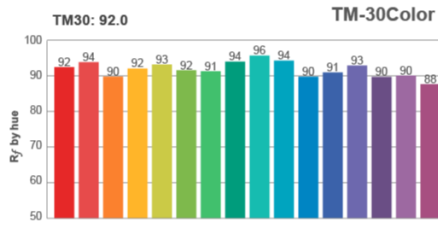

Color Data

All data is based from goniometer measurements of production representative product. All values can vary +/- 10% from LED manufacturer rated data range.

Citizen CoB C10, C14

- <3 MacAdam Ellipse (<3 SDCM)

94 CRI	66 R9
92 RF	103 RG