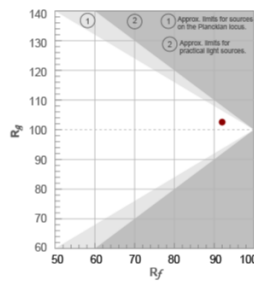

Color Data

All data is based from goniometer measurements of production representative product. All values can vary +/- 10% from LED manufacturer rated data range.

Citizen CoB C10, C14

- <3 MacAdam Ellipse (<3 SDCM)

94 CRI	66 R9
92 RF	103 RG

Spectra

AmbientDim™ A8, A12

- <3 MacAdam Ellipse (<3 SDCM)

3000 CCT Full Output

97 CRI	98 R9	95 RF	104 RG

1850 CCT 5% Output

93 CRI	72 R9	83 RF	110 RG