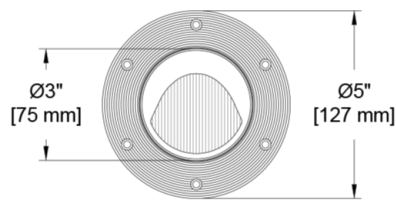

Available in Wood Trims

PROJECT:

TYPE:

SPECIFIER:

DATE:

Key Points (CR3WW-RF)

Trim

- One-piece die cast aluminum or machined wood trim
- Supertex spread lens, hinged for source and driver service
- Flangeless includes plaster flange
- 14 color options + custom RAL or wood available
- Flange or Flangeless

Housing

- **IEEE 24** Compliant to **UL AB** with Airtight Housing (C14 source only)
- **UL** Listed – Damp or wet with shower trim
- Approved for 8 (4-in / 4-out) #12 AWG conductors rated for 90°C through wiring
- IC Rated / Airtight Housing approved for use in direct contact with insulation – Chicago Plenum Available
- Heavy gauge steel for new construction or remodel