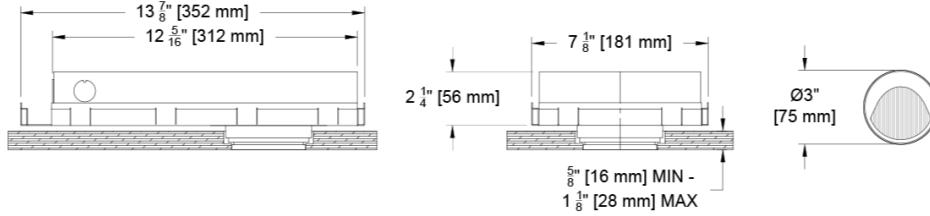

Ceiling Cutouts and Dimensions

Round Flangeless Housing / **Panel Mount (Z/ASPM)**
CR3WW-RF-Z-ASPM-