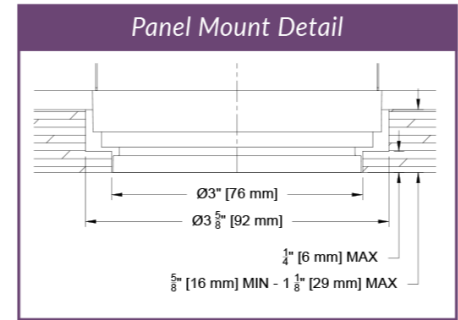

Ceiling Cutouts and Dimensions

Round Flangeless Housing / **Panel Mount (Z/ASPM)**
CR3WW-RF-Z-ASPM-