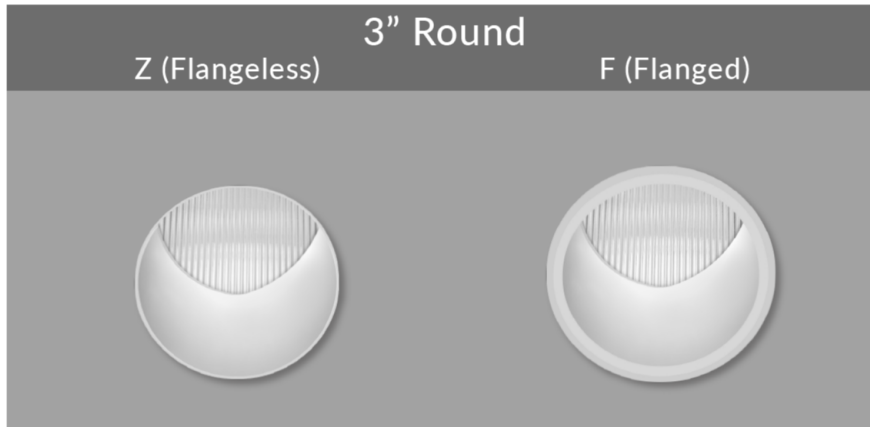

The Core Family

The Core family line offers a rich diversity of technical and aesthetic options. Our 3" round wall wash offers 14+ finishes & custom wood choices. A wide range of source/optic selections, 3 ranges of Ambient Dim™ (Warm Dim), and a multitude of driver/control options including TruPhase™ (phase dimming down to 0.1%). Our Core product family is created on platform allowing for a high degree of modification.

Available in Wood Trims

PROJECT:

TYPE:

SPECIFIER:

DATE:

Key Points (CR3WW-RF)

Trim

- One-piece die cast aluminum or machined wood trim
- Supertex spread lens, hinged for source and driver service
- Flangeless includes plaster flange
- 14 color options + custom RAL or wood available
- Flange or Flangeless

Source / Optics

- 2400K, 2700K, 3000K, 3500K, 4000K
- **AmbientDim™**, RGBW & Tunable White options
- 90 CRI, 60+ R9 Standard- 95 CRI 90+R9 Optional
- <2 MacAdam Steps (<2SDCM) for fixed white
- Up to 914 delivered lumens
(Based on 3000K CCT @ 90+ CRI)
- Uniform light from floor to ceiling. Achieves a 3.7:1 ratio on a 10' ceiling at 2.0' setback with a 1:1 on center spacing