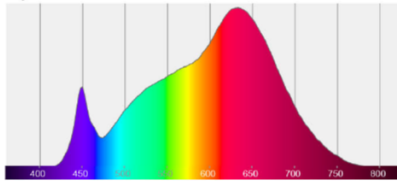

Color Data

All data is based from goniometer measurements of production representative product. All values can vary +/- 10% from LED manufacturer rated data range.

Citizen CoB C10, C14

- <3 MacAdam Ellipse (<3 SDCM)

94 CRI	66 R9
92 RF	103 RG

Spectra

Color distortion

AmbientDim™ A8, A12

- <3 MacAdam Ellipse (<3 SDCM)

3000 CCT Full Output

97 CRI	98 R9	95 RF	104 RG
--------	-------	-------	--------

Spectra

CRI: 96.9 (R1-R8)

1850 CCT 5% Output

93 CRI	72 R9	83 RF	110 RG
--------	-------	-------	--------

Spectra

CRI: 92.6 (R1-R8)