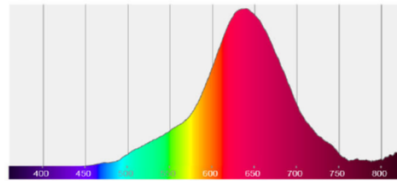

1850 CCT 5% Output

93 CRI	72 R9	83 RF	110 RG

Spectra