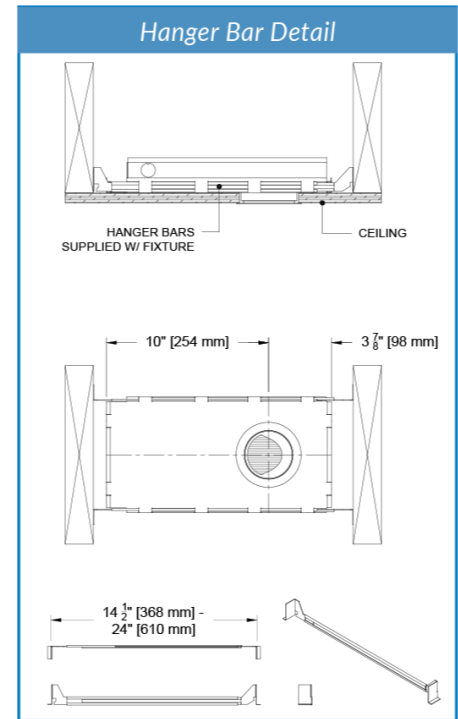

Ceiling Cutouts and Dimensions

Round Flangeless Housing / **Panel Mount (Z/ASPM)**
CR3WW-RF-Z-ASPM-

Round Flangeless Housing / **Plaster Mount (Z/ASP)**
CR3WW-RF-Z-ASP-

Round Flanged Housing / **Universal Mount (F/ASU)**
CR3WW-RF-F-ASU-