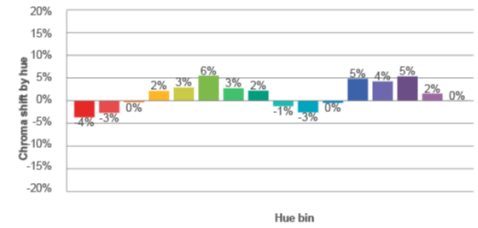

Color Data

All data is based from goniometer measurements of production representative product. All values can vary +/- 10% from LED manufacturer rated data range.

Citizen CoB C10, C14

- <3 MacAdam Ellipse (<3 SDCM)

94 CRI	66 R9
92 RF	103 RG

AmbientDim™ A8, A12

- <3 MacAdam Ellipse (<3 SDCM)

3000 CCT Full Output

97 CRI	98 R9	95 RF	104 RG

1850 CCT 5% Output

93 CRI	72 R9	83 RF	110 RG