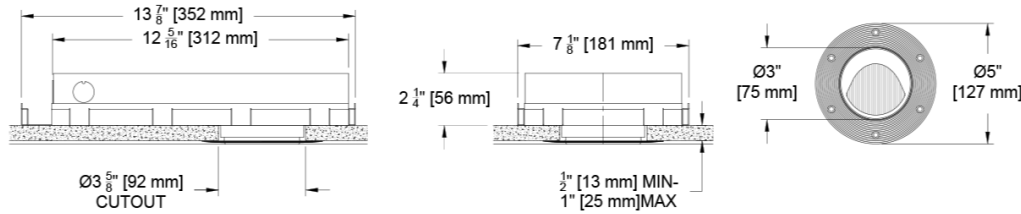

Housing

- **IEEE 24** Compliant to **UL AB** with Airtight Housing (C14 source only)
- **UL** Listed – Damp or wet with shower trim
- Approved for 8 (4-in / 4-out) #12 AWG conductors rated for 90°C through wiring
- IC Rated / Airtight Housing approved for use in direct contact with insulation – Chicago Plenum Available
- Heavy gauge steel for new construction or remodel

Ceiling Cutouts and Dimensions

Round Flangeless Housing / **Panel Mount (Z/ASPM)**
CR3WW-RF-Z-ASPM-

Round Flangeless Housing / **Plaster Mount (Z/ASP)**
CR3WW-RF-Z-ASP-

Round Flanged Housing / **Universal Mount (F/ASU)**
CR3WW-RF-F-ASU-